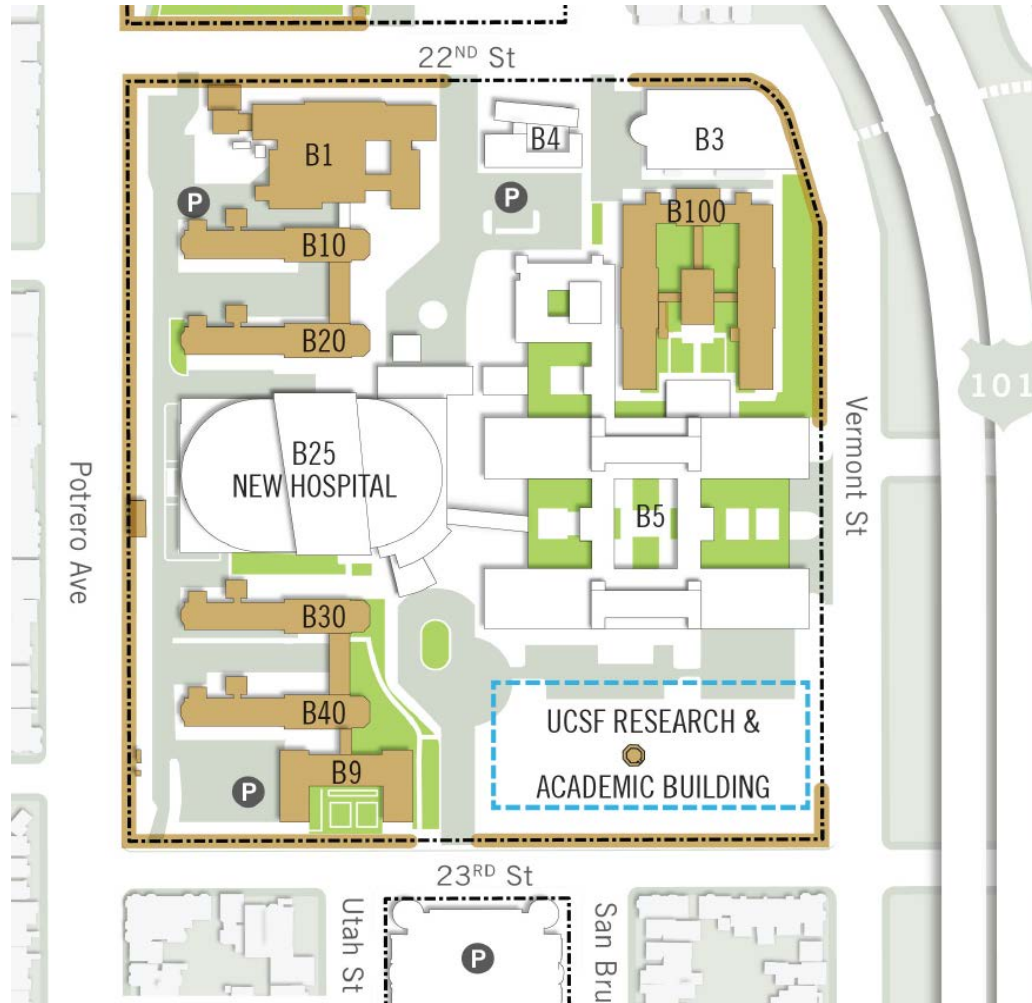

# UCSF Research and Academic Building at Zuckerberg San Francisco General Hospital and Trauma Center

Michael Bade  
Associate Vice Chancellor  
Campus Architect  
University of California, San Francisco

# Site Plan: